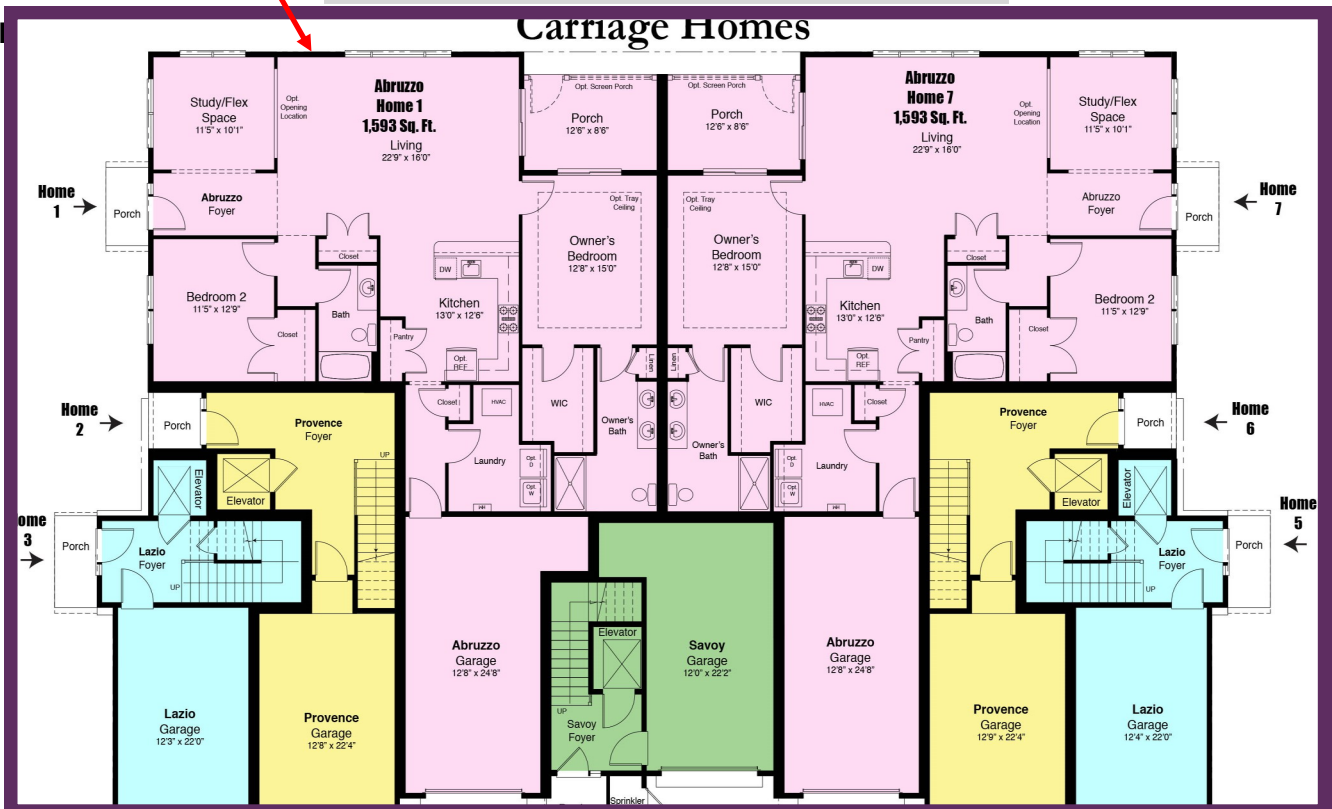

## Carriage Homes

The Abruzzo—24-001-1,596 Sq. Ft. 2 bed/2 bath with Study & Garage

**WAS \$393,579—NOW \$387,500**

**\*\*PLUS \$10,000 TOWARDS\*\*  
BUYERS CLOSING COSTS**

Phone: 302.703.5570 | Cell: 302.593.9408 | E-mail: Deb Schiffer, dschiffer@fernmoorhomes.com